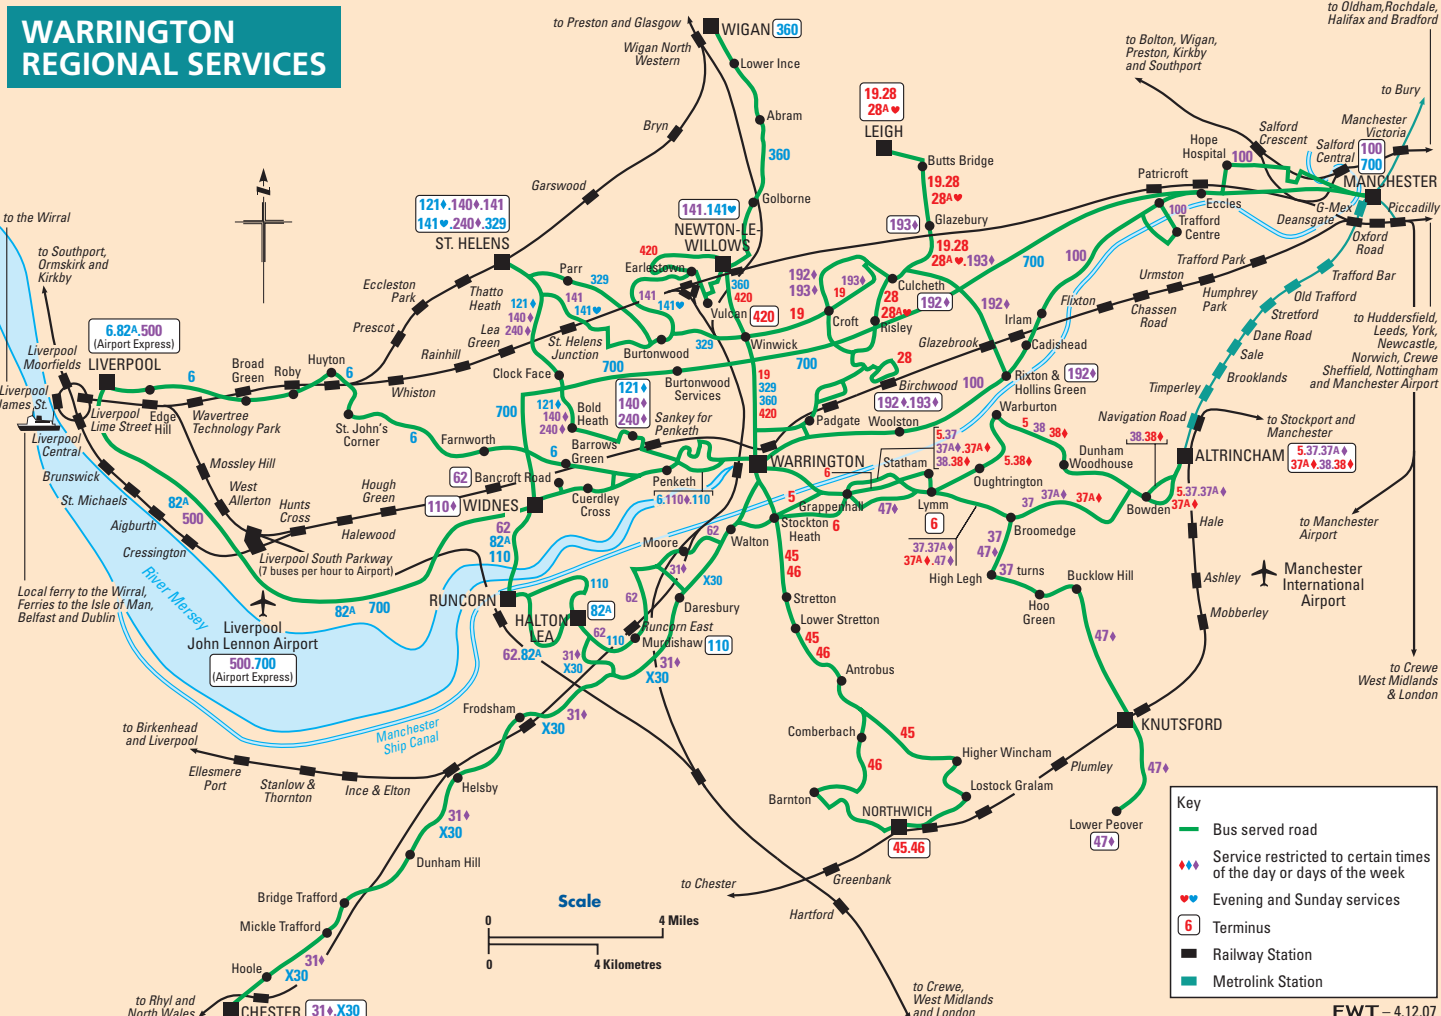

WARRINGTON REGIONAL SERVICES

Key

- Bus served road
- ♦♦ Service restricted to certain times of the day or days of the week
- ♥ Evening and Sunday services
- 6 Terminus
- Railway Station
- MetroLink Station