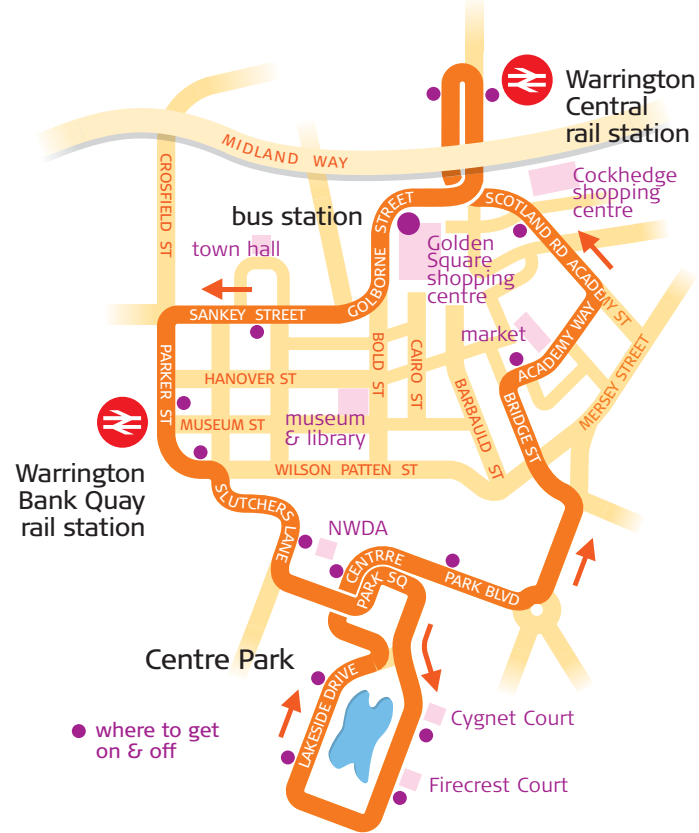

times from
Warrington Central station

	travel time
to bus station	2 minutes
Bank Quay station	5 minutes
Centre Park	7 minutes
Academy Way	13 minutes

0730
0750

then at
10 minutes
30 past
50 each hour
until

1810
1830 to bus station & Bank Quay station only

times from
Warrington Bank Quay station

	travel time
to Centre Park	2 minutes
Academy Way	8 minutes
Central station	11 minutes
bus station	17 minutes

0735
0755

then at
15 minutes
35 past
55 each hour
until

1815

times from
Warrington bus station bay 1

	travel time
to Bank Quay station	3 minutes
Centre Park	5 minutes
Academy Way	11 minutes
Central station	14 minutes

0740

then at
00 minutes
20 past
40 each hour
until

1820

times from
Academy Way

	travel time
to Central station	3 minutes
bus station	9 minutes
Bank Quay station	12 minutes
Centre Park	14 minutes

0743

then at
03 minutes
23 past
43 each hour
until