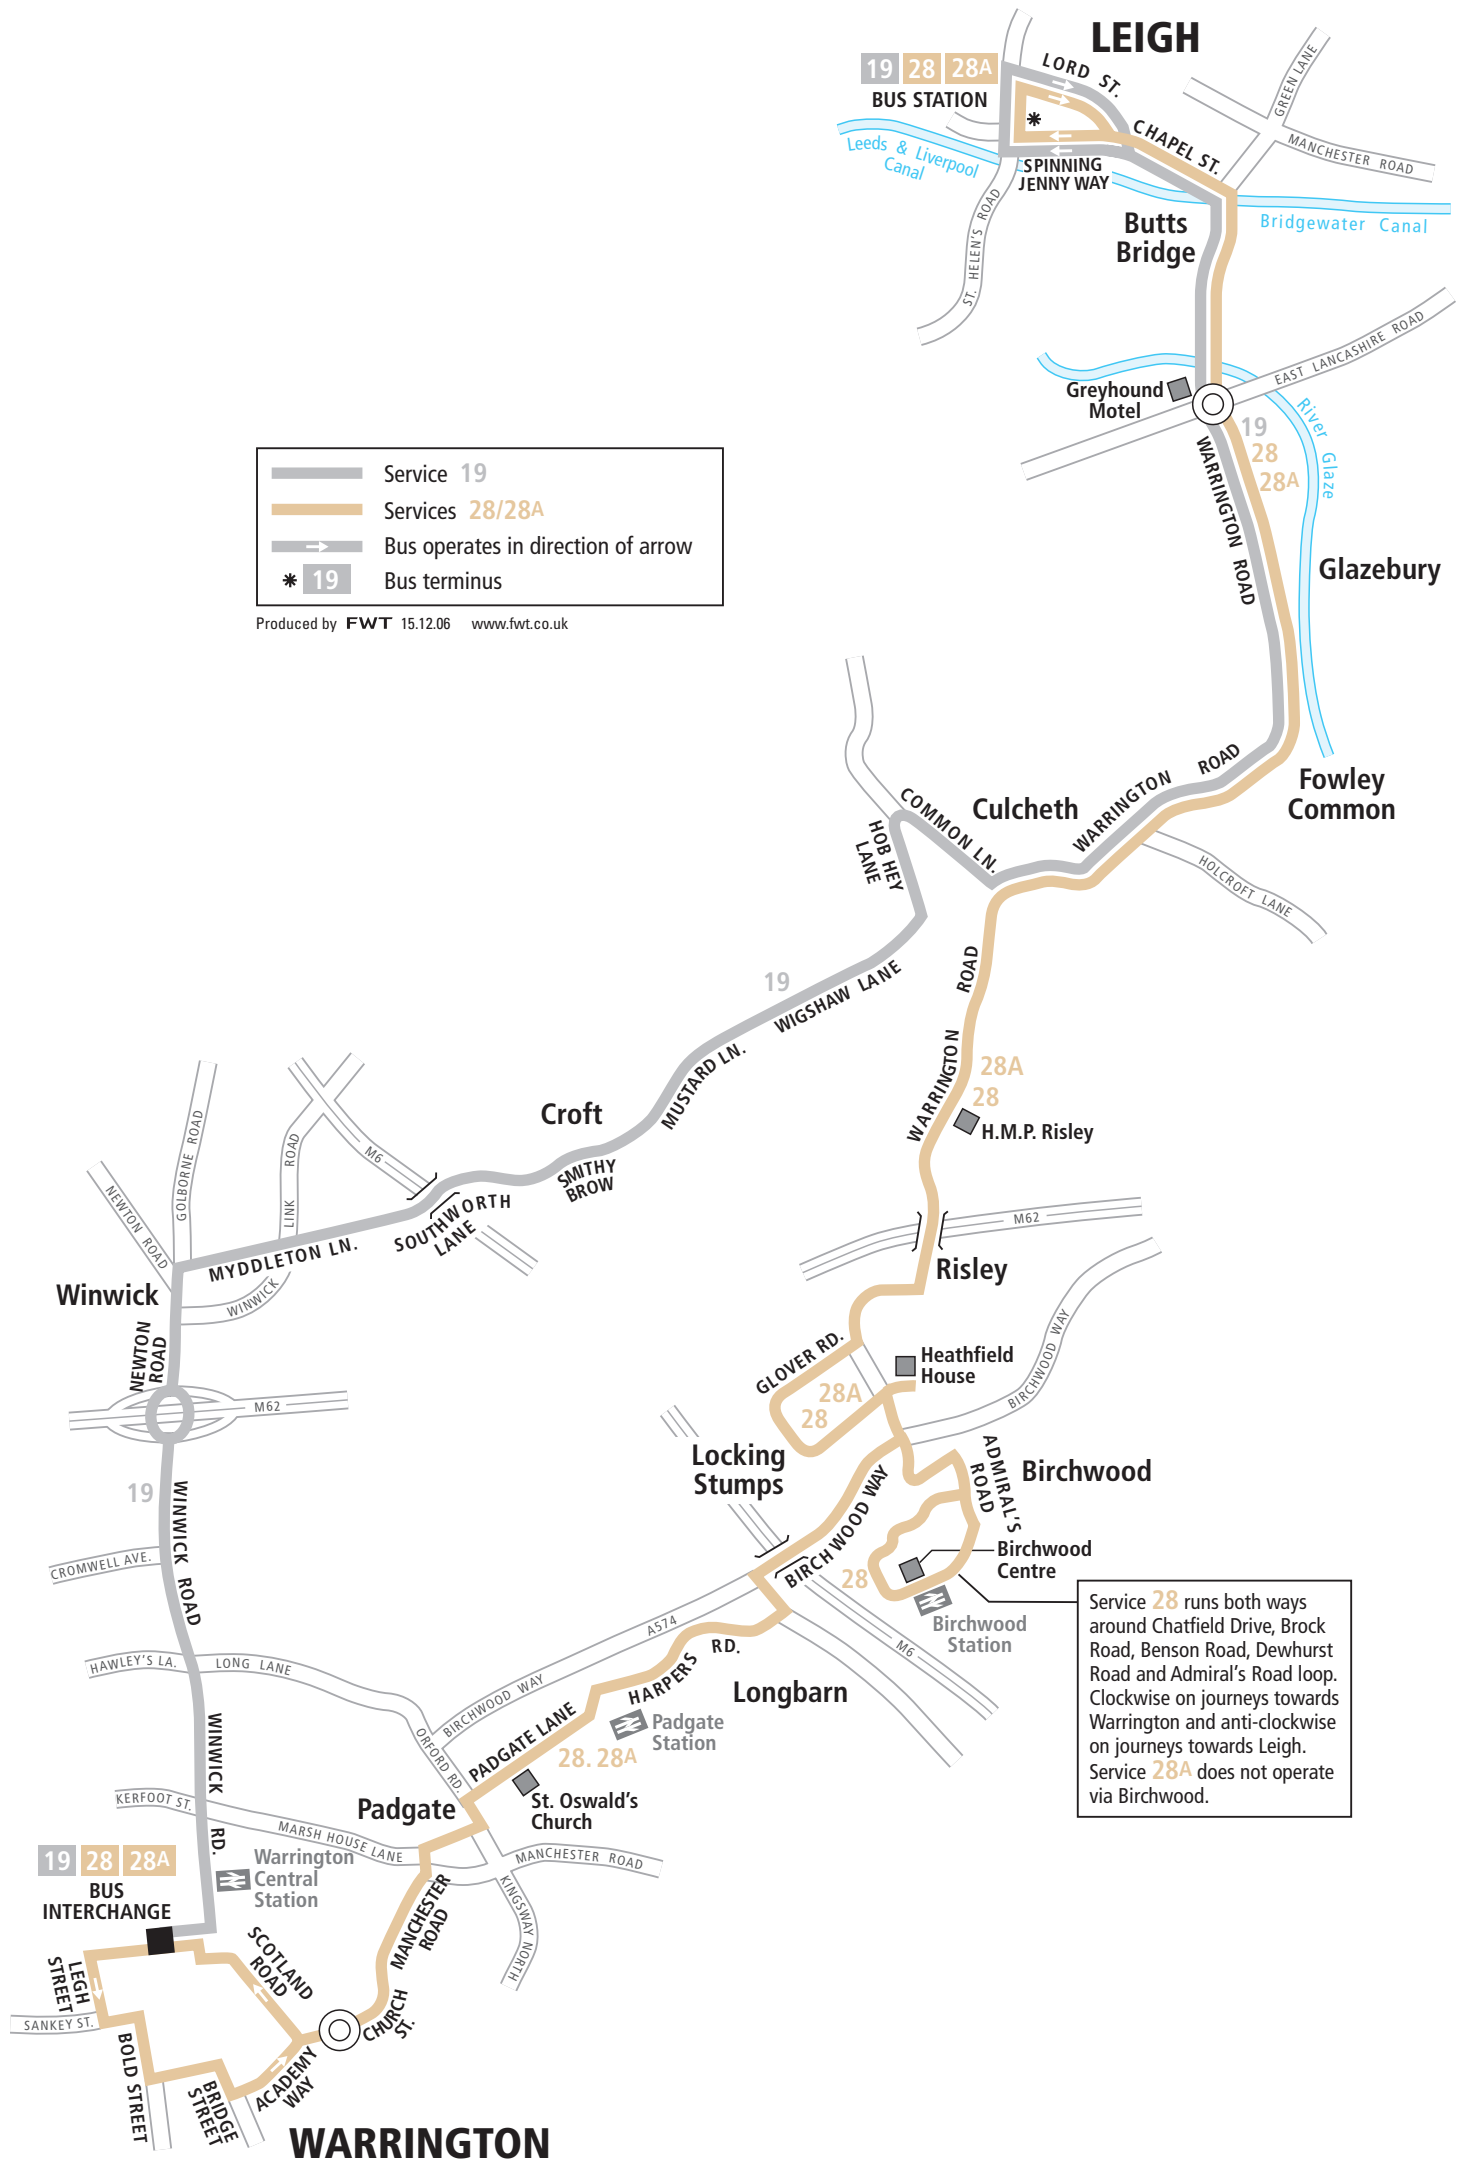

	Service 19
	Services 28/28A
	Bus operates in direction of arrow
	* 19 Bus terminus

Produced by FWT 15.12.06 www.fwt.co.uk

Service 28 runs both ways around Chatfield Drive, Brock Road, Benson Road, Dewhurst Road and Admiral's Road loop. Clockwise on journeys towards Warrington and anti-clockwise on journeys towards Leigh. Service 28A does not operate via Birchwood.

WARRINGTON