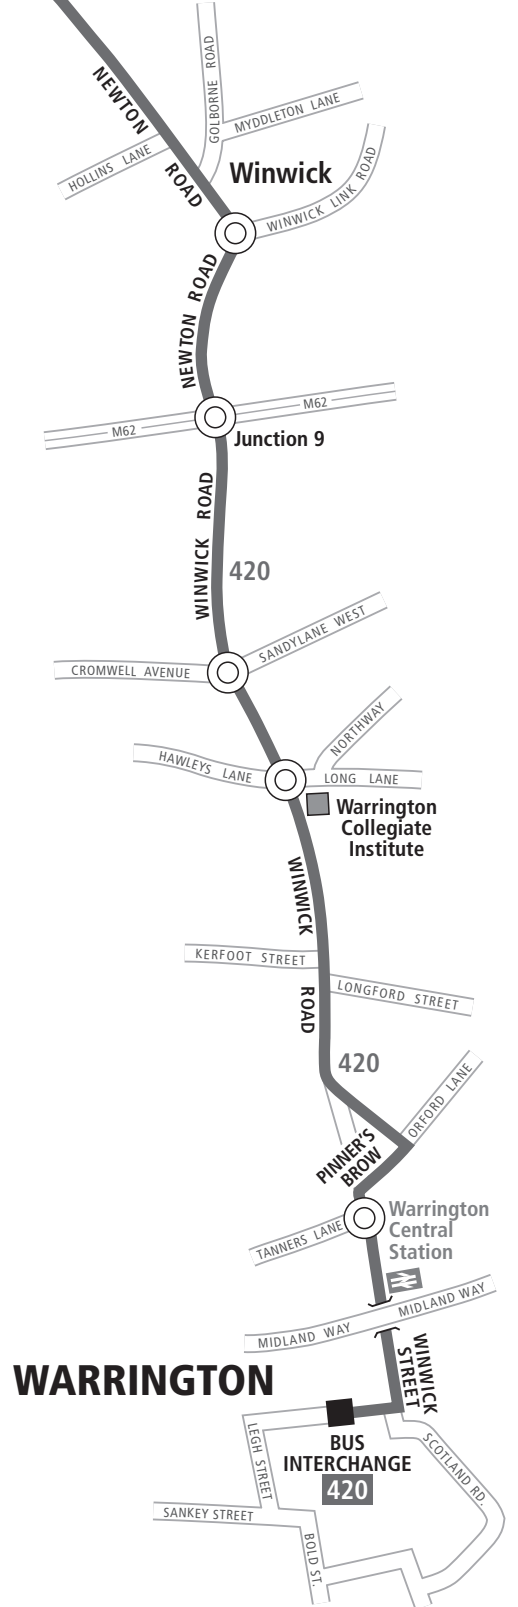

	Service 420
	Bus operates in direction of arrow
	Bus terminus

Produced by FWT 15.12.06 www.fwt.co.uk

WARRINGTON

BUS INTERCHANGE
420