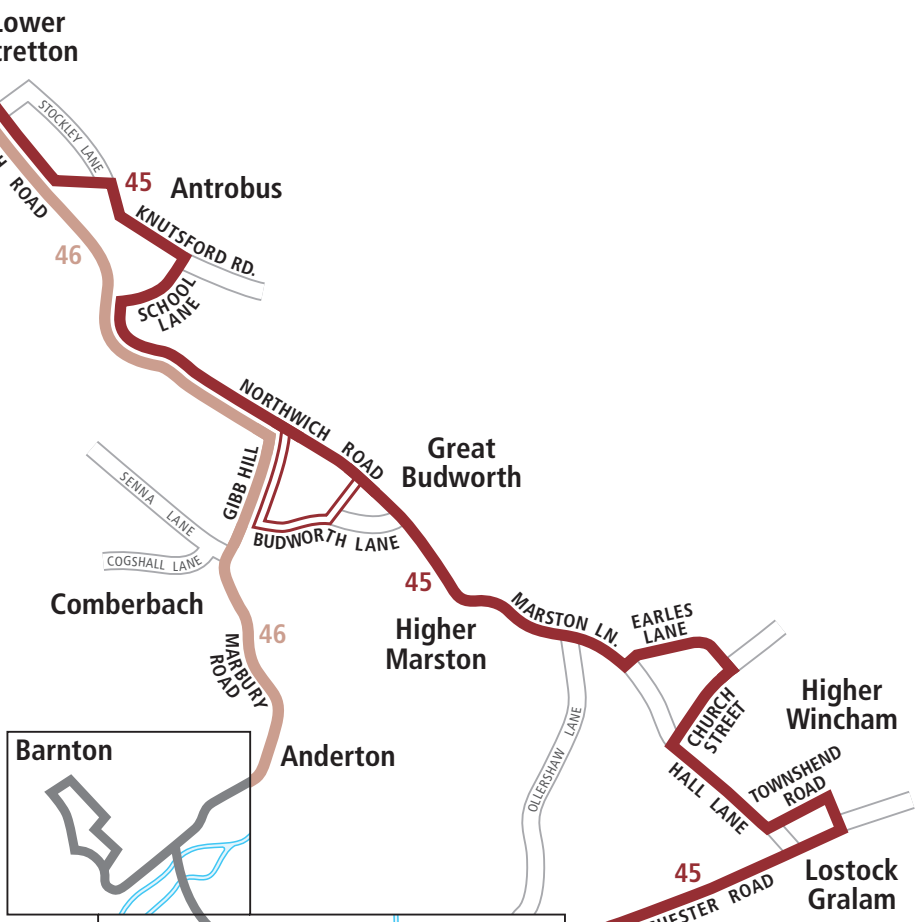

Service 46* in Barnton.

Anti-clockwise serving Townfield Lane, Beech Lane and Runcorn Road to **Northwich**.

Clockwise serving Runcorn Road, Beech Lane and Townfield Lane to **Warrington**.

See inset above left for route service in Barnton

See inset above right for route service in Northwich and Hartford

- Service 45
- Service 46
- Occasional journeys
- → Bus operates in direction of arrow
- * 46 Bus terminus